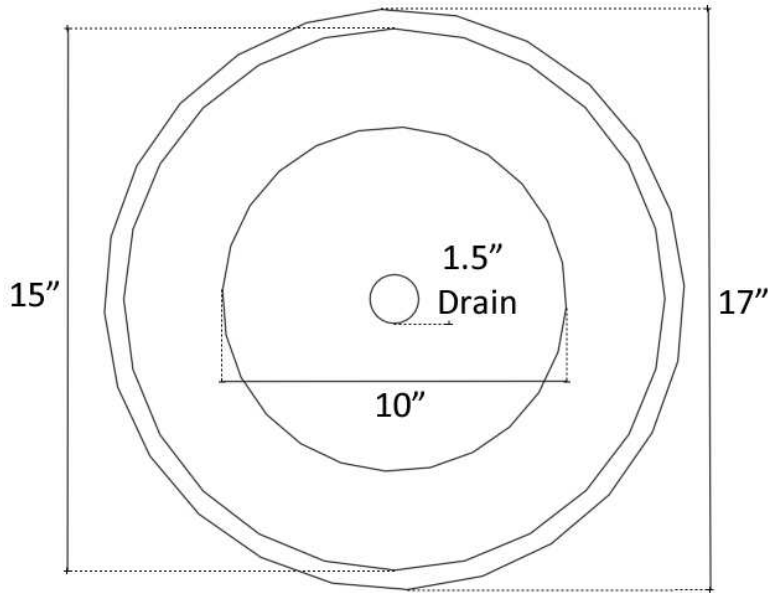

Description:

- Drop-In or Undermount

Available Finishes:

| | |
|-----------|---|
| AB | Anitque Bronze - Finished with a Black/Brown patina and coated with a paste wax - Has a living finish |
| WB | White Bronze - Not Plated in Nickel but has appearance of Brushed/ Satin Nickel |
| PN | Polished Nickel |

DIMENSIONS WILL VARY. DO NOT use this sheet as a guide for countertop cuts.